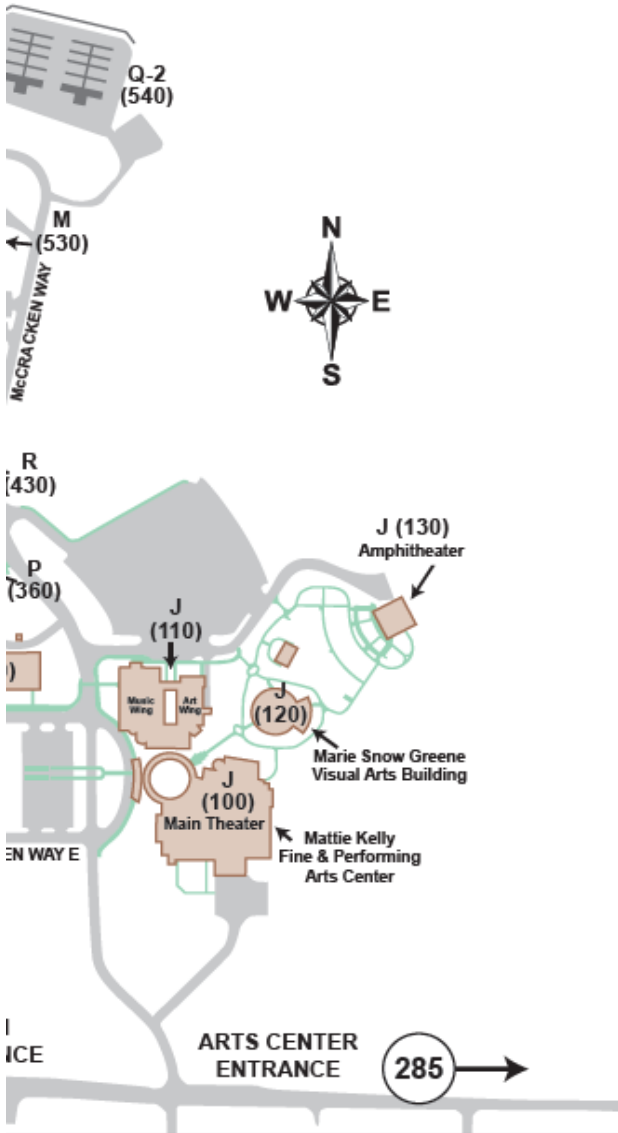

NORTHWEST FLORIDA STATE COLLEGE

Niceville Campus

This is an interim map to guide you during the college's new signage installation process of changing building identifications from an alpha to numerical system.

Sports Complex

Raider Arena	T (200)
--------------------	---------

Student Resources

Academic Success Center (Tutoring).....	K (410)
Activities Center (Parking Decals, Student IDs)	K (410)
Bookstore	K (410)