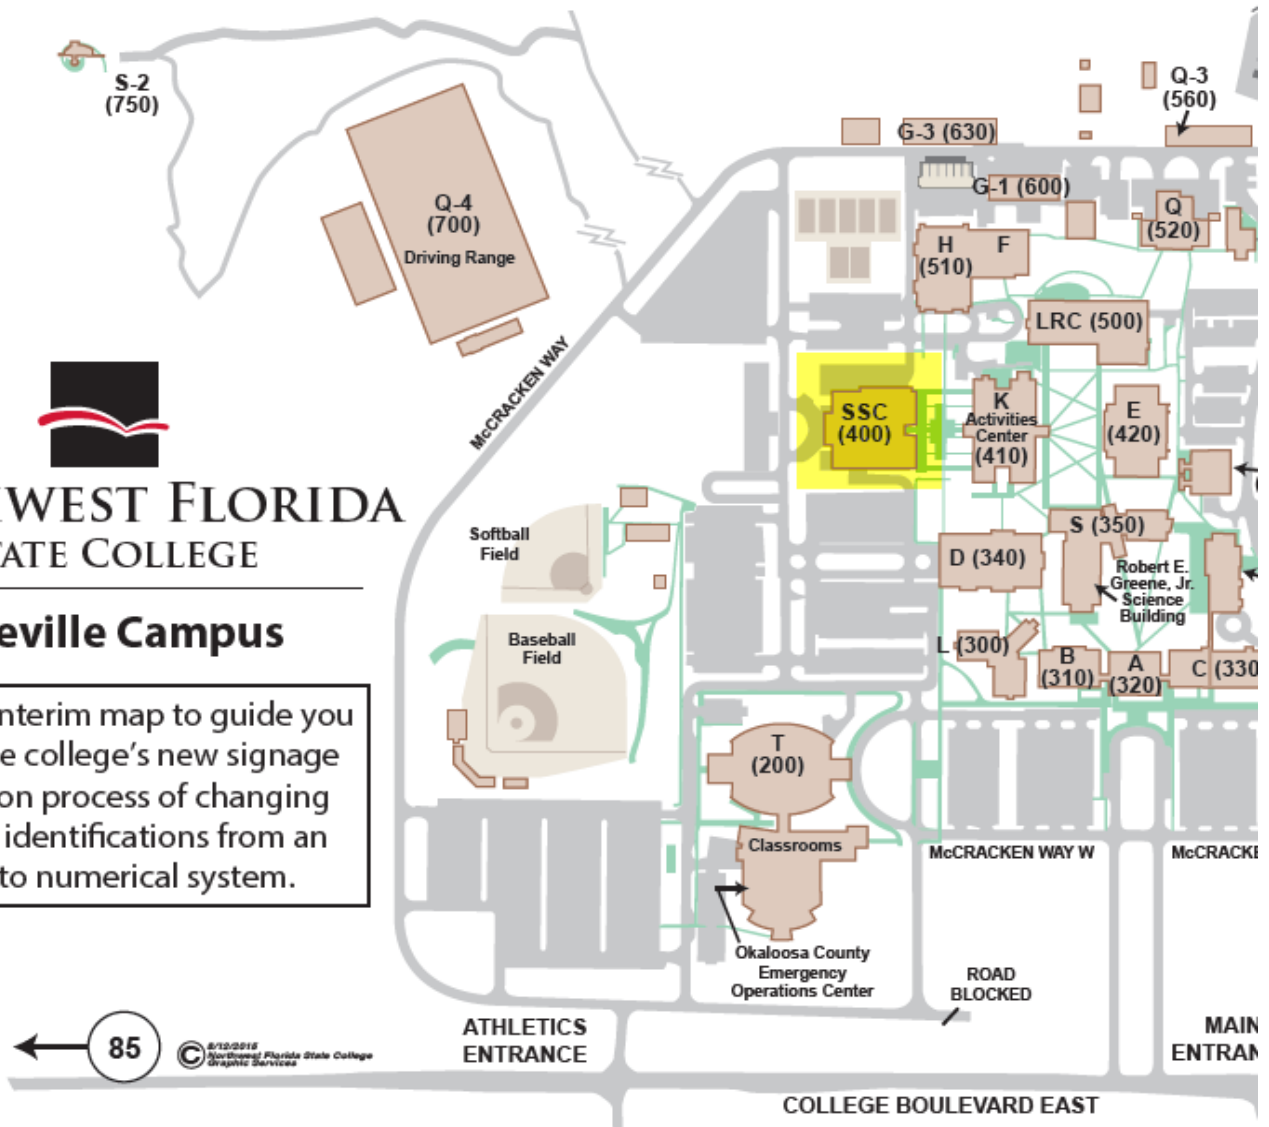

NORTHWEST FLORIDA STATE COLLEGE

Niceville Campus

This is an interim map to guide you during the college's new signage installation process of changing building identifications from an alpha to numerical system.

85 © 5/12/2018 Northwest Florida State College Graphic Services

KEY

Classroom Sites

Business and Computer Science	P (360)
Classroom Building	C (330)
Collegiate High School	D (340)
Engineering Technology	B (310)
English/Communications, Social Sciences	E (420)
Gallimore Center for Healthcare Education.....	E (420)
Mary Lou O'Connor Child Development & Education Center.....	M (530)
Mathematics	L (300)
Mattie Kelly Fine & Performing Arts Center.....	J (100-130)
Observatory.....	S-2 (750)
Public Safety East	F & H (510)
Public Safety West, Driving Range, Firefighter Training Range.....	Q-4 (700)

Sports Complex

Raider Arena	T (200)
--------------------	---------

Student Resources

Academic Success Center (Tutoring).....	K (410)
Activities Center (Parking Decals, Student IDs)	K (410)
Bookstore	K (410)